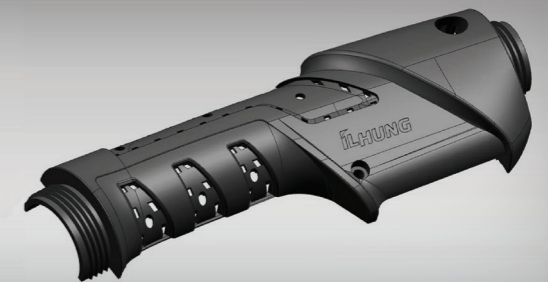

nitodesign

DOOSAN
Excavator Control Lever

product design

DOOSAN
Excavator Controll Lever

product design

ILHUNG Welding Hume Torch

product design

ILHUNG Welding Torch