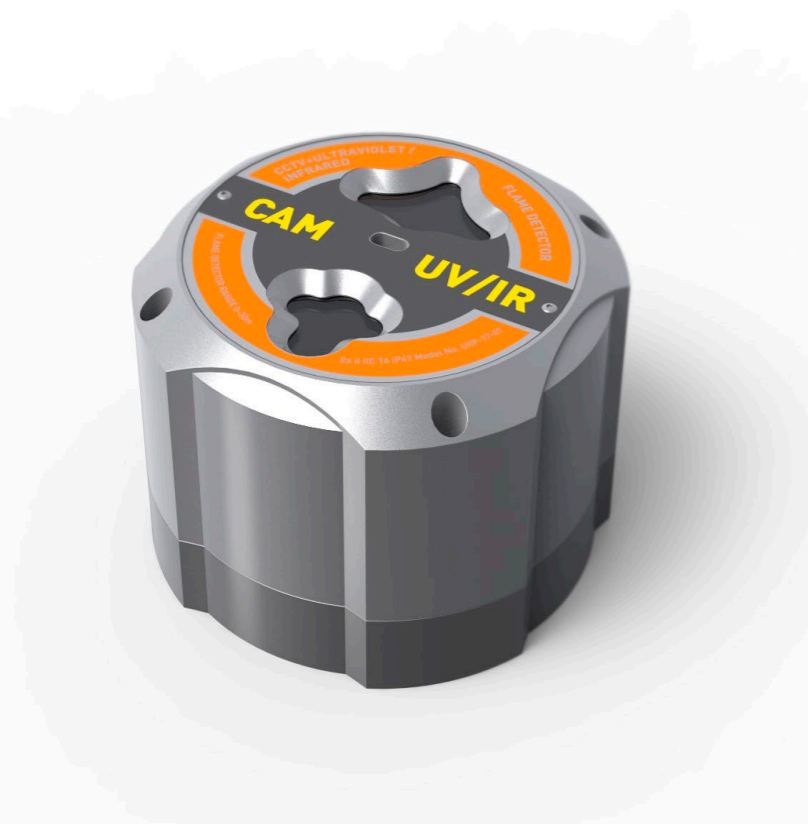

BOSUNG Board Marker

WAVENEST Life Raft

product design

NITODESIGN Calendar

product design

nitodesign

INTECH Flame Detector

product design