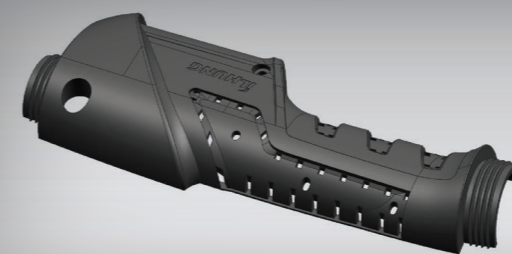

nitodesign

DOOSAN
Excavator Control Lever

product design

DOOSAN
Excavator Controll Lever

product design

ILHUNG Welding Hume Torch

product design

ILHUNG Welding Torch