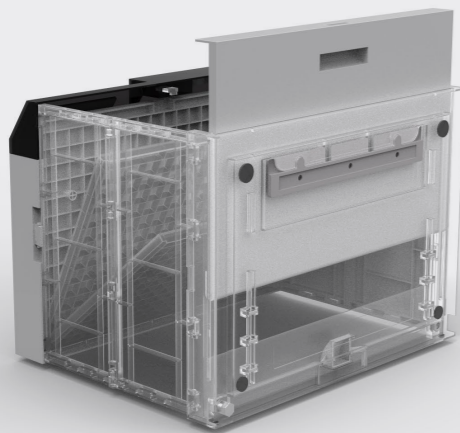

product design

nitodesign

DAEWOO Room Mirror

LG U+ Parcel Delivery Locker

product design

MONITECH Welding Monitoring System

product design

STN Tackle Box