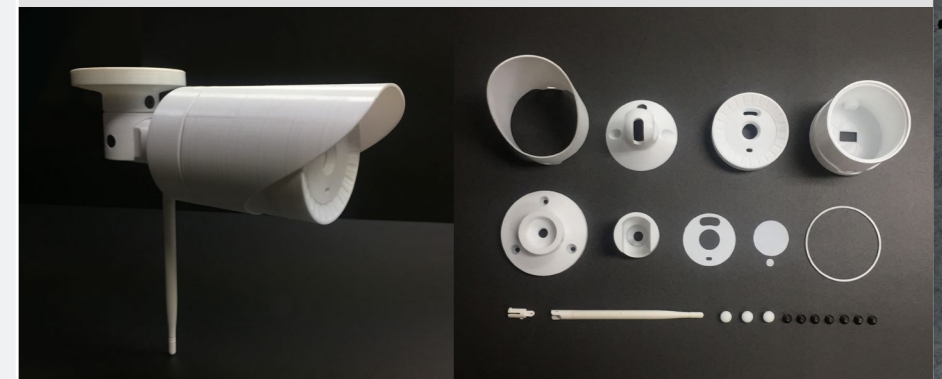

product design

우수디자인
산업통상자원부선정

WORLD FURNITURE Executive Desk

product design

INTECH CCTV Flame Detector

product design

SUPEX LED Lantern

product design