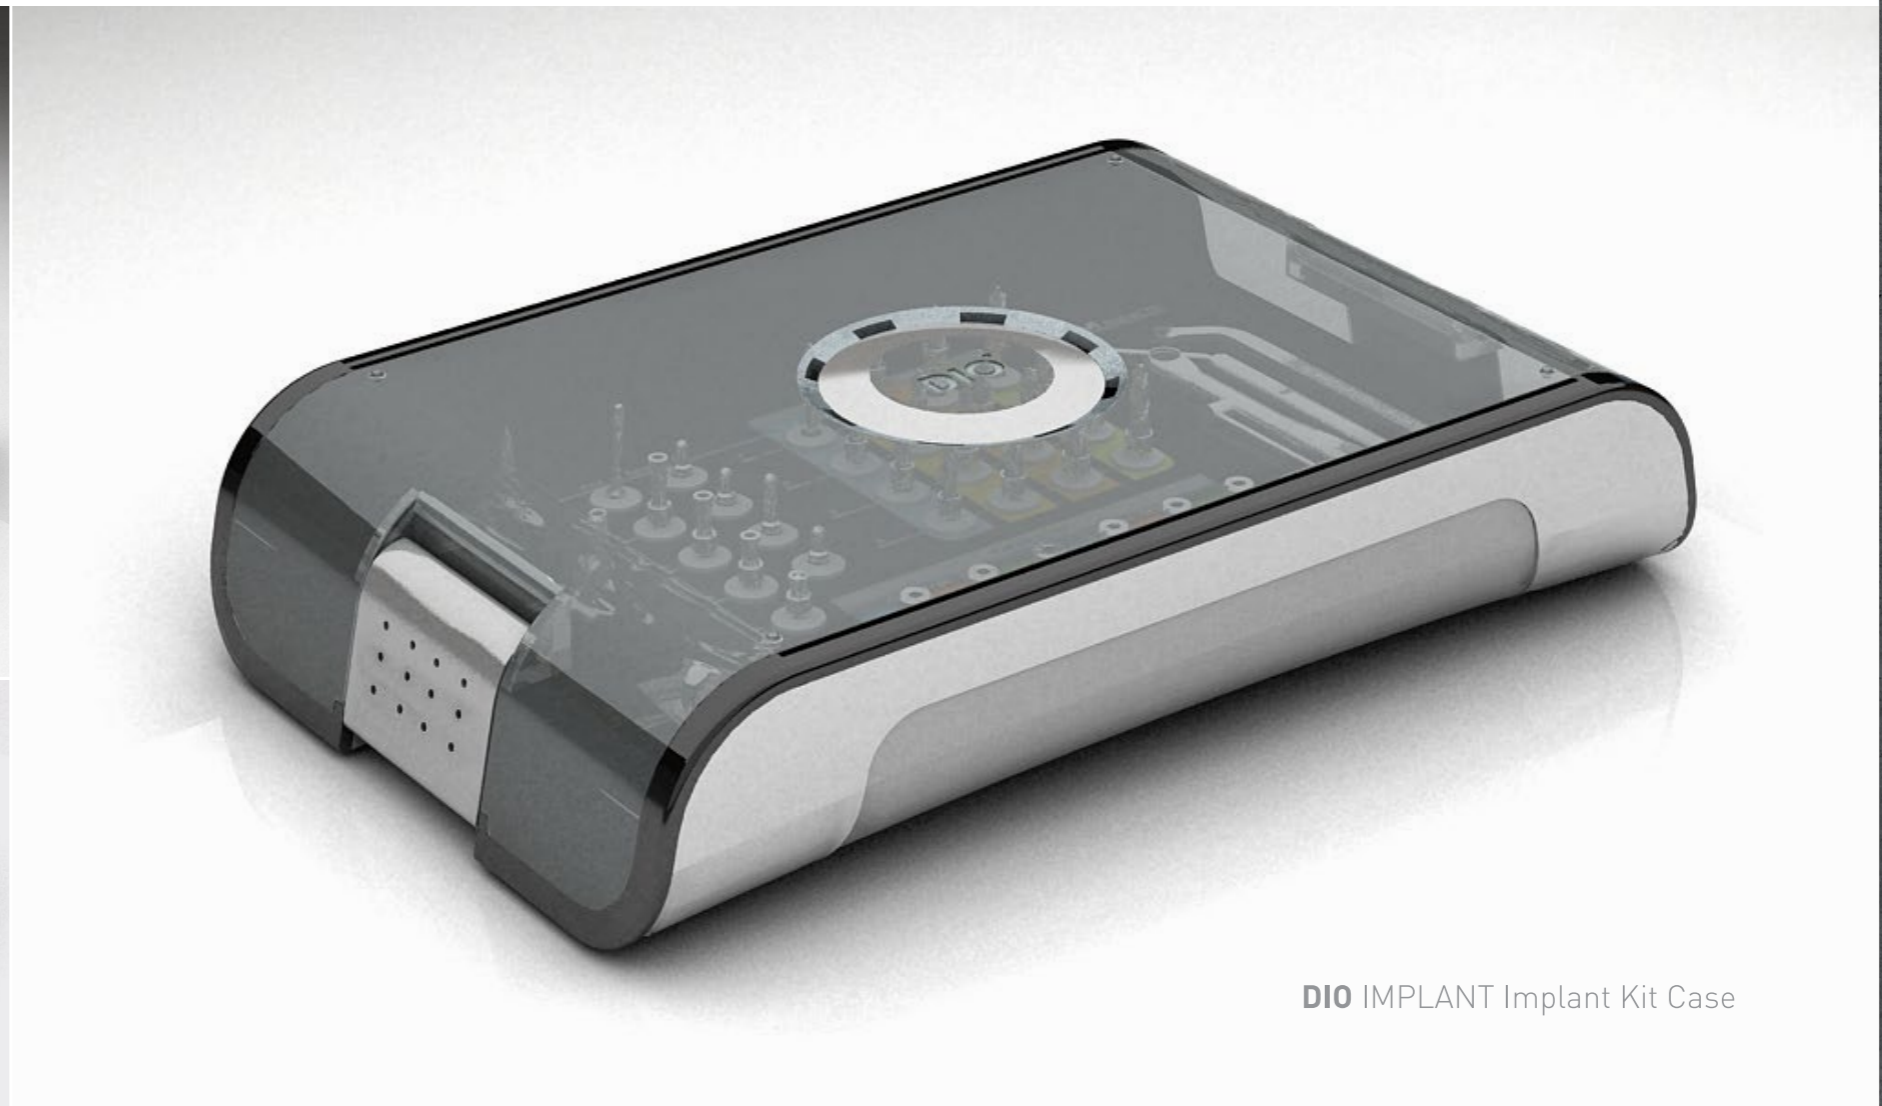

product design

DIO IMPLANT Implant Kit Case