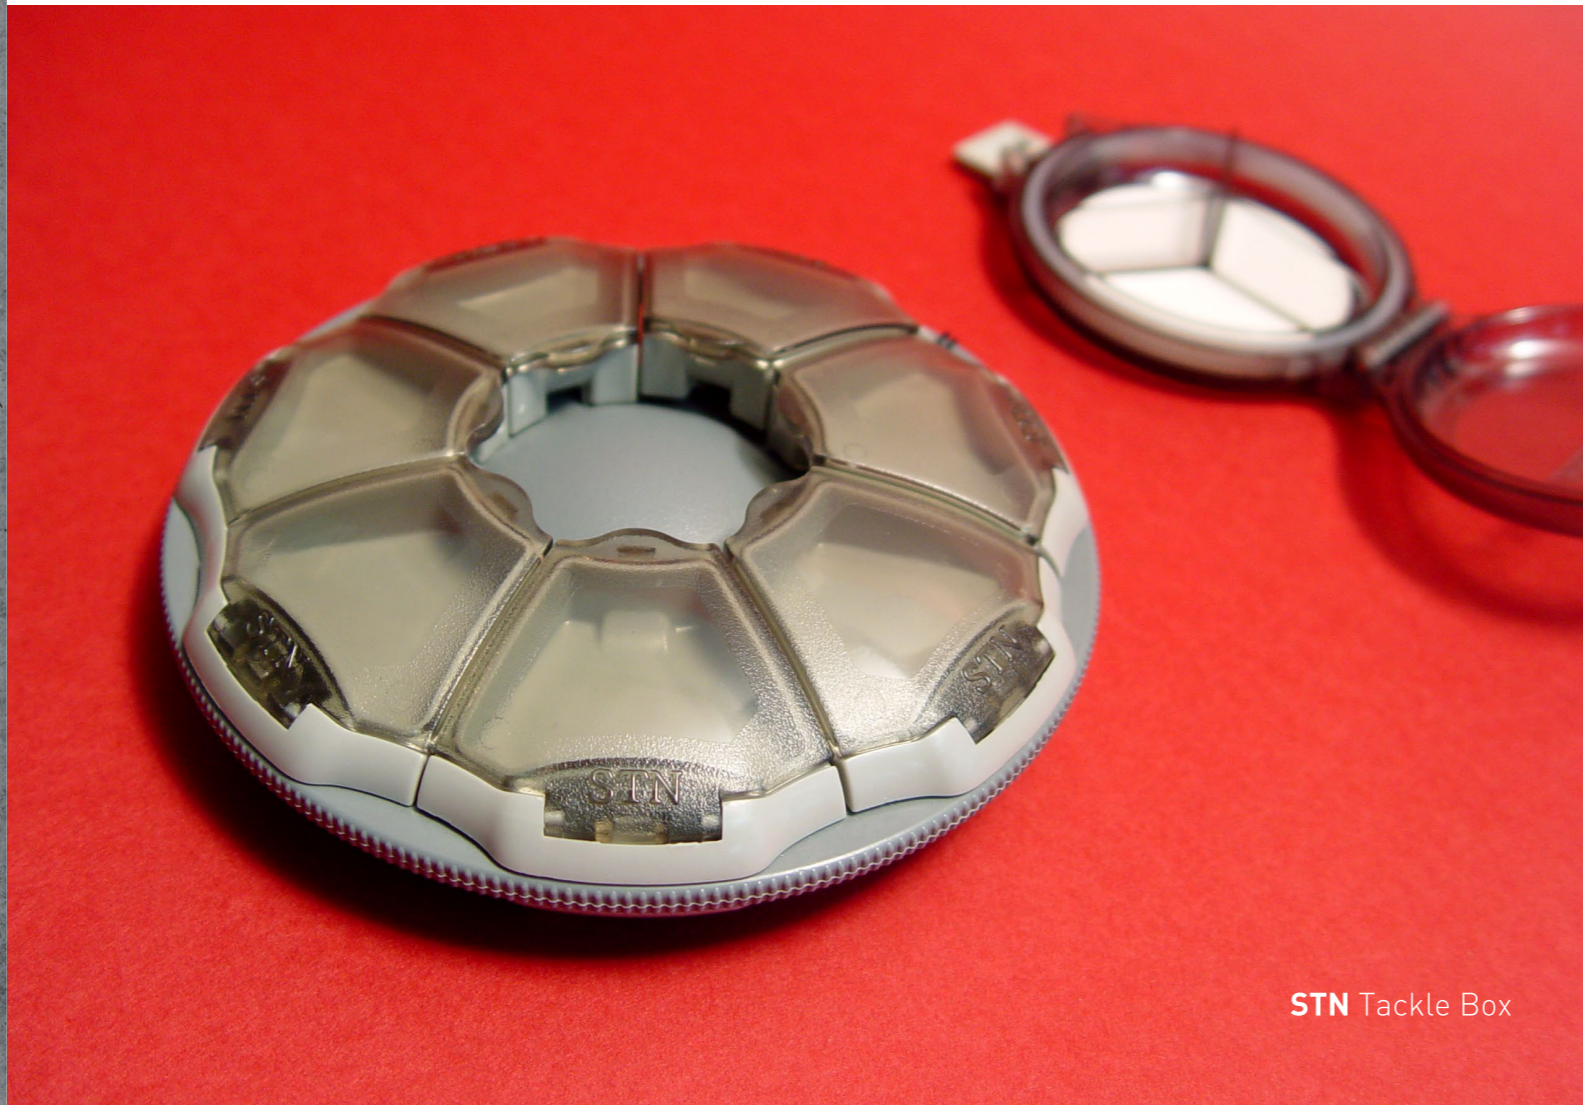

product design

nitodesign

DAEWOO Room Mirror

LG U+ Parcel Delivery Locker

product design

MONITECH Welding Monitoring System

product design

STN Tackle Box