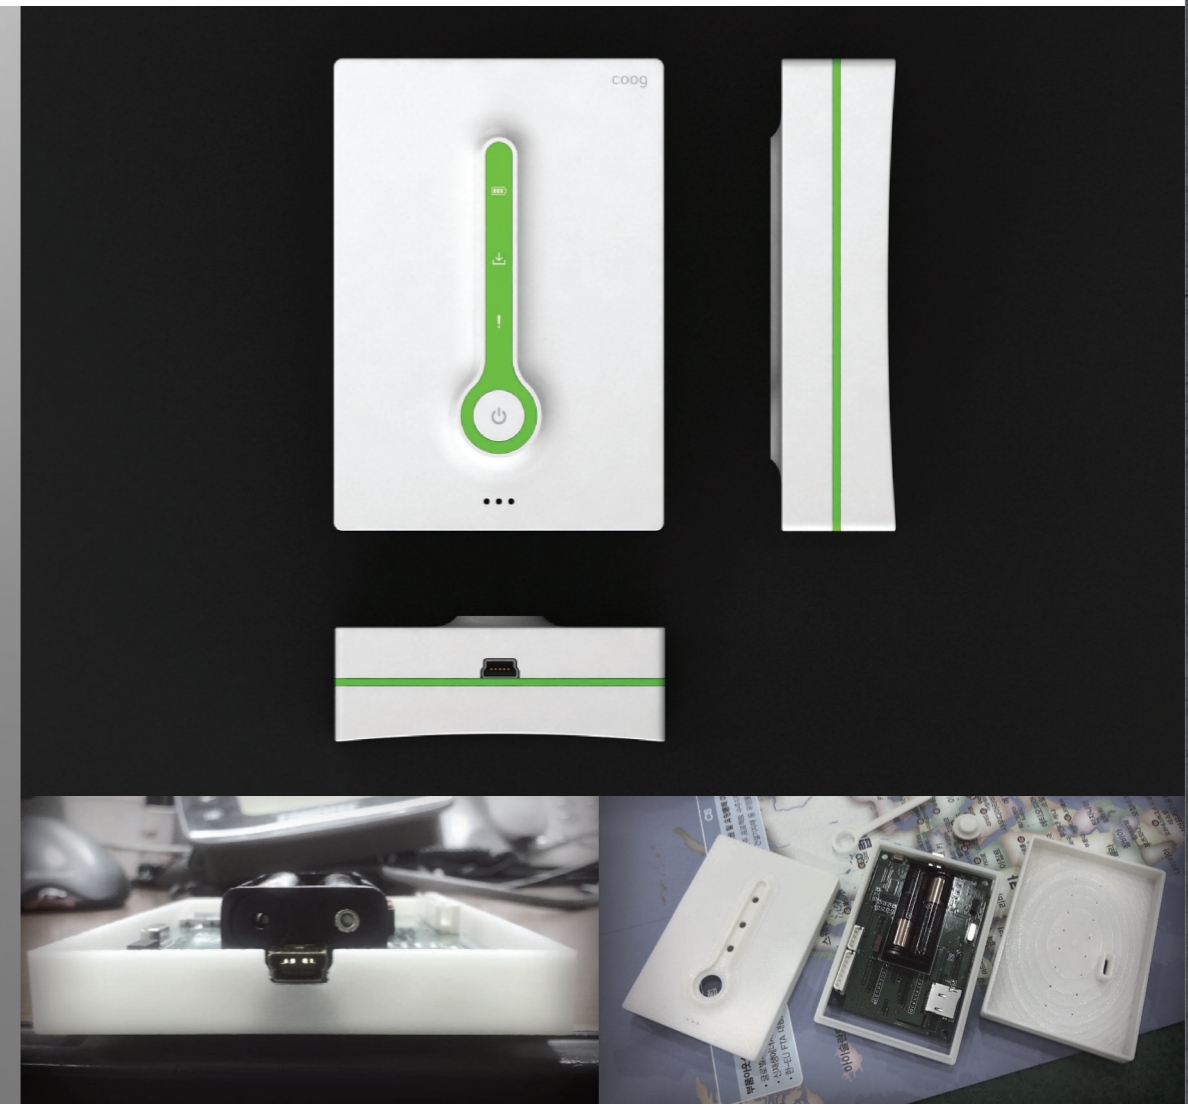

MONITECH Weld Tester

product design